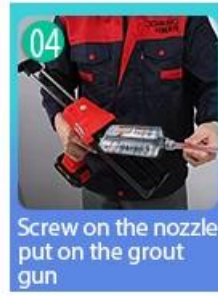

Profesyonel ortak presleme aracı

Şirket avantajı