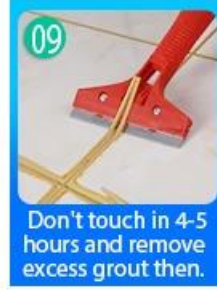

05
Inclined cut the top of the nozzle in 45°

06
Squeeze out 60-80cm long grout in the forepart

07
Evenly squeeze out the tile agent along the gap

08
Press the grout with professional glue-press tools

09
Don't touch in 4-5 hours and remove excess grout then.

10
Keep the tiles dry in 24 hours

Profesyonel ortak presleme aracı

Two Component Caulking Gun

Cutter Knife

Pointing trowel

Brush

Forming Stick

Perching Knife