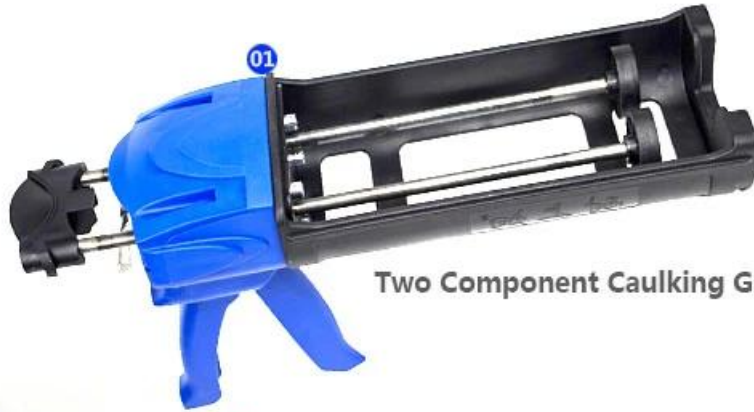

Profesyonel ortak presleme aracı

Two Component Caulking Gun

Şirket avantajı