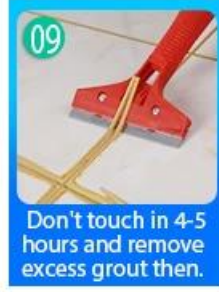

05
Inclined cut the top of the nozzle in 45°

06
Squeeze out 60-80cm long grout in the forepart

07
Evenly squeeze out the tile agent along the gap

08
Press the grout with professional glue-press tools

09
Don't touch in 4-5 hours and remove excess grout then.

10
Keep the tiles dry in 24 hours

Profesyonel ortak presleme aracı

Two Component Caulking Gun

02
Cutter Knife

03
Pointing trowel

04
Brush

05
Forming Stick

06
Perching Knife